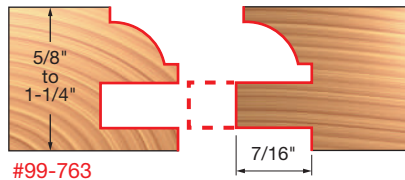

Round Over Bead #99-763

#99-763

Stub & Extended Tenons

#99-763

Add-on this Optional Cutter for Creating Double Sided Profiles

#99-863

#99-863

Add-on this Optional Cutter for Creating Glass/Screen Panel Doors