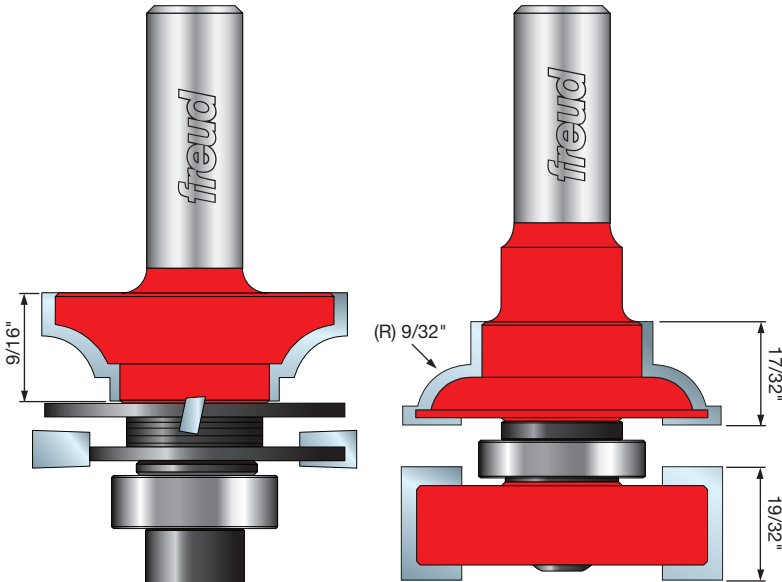

Round Over Bead #99-763

#99-763

Stub & Extended Tenons

#99-763

Add-on this Optional Cutter for Creating Double Sided Profiles

#99-863

#99-863

Add-on this Optional Cutter for Creating Glass/Screen Panel Doors