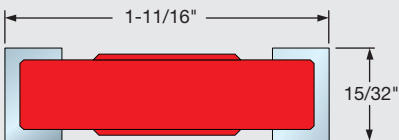

Round Over Bead #99-763

#99-763

Stub & Extended Tenons

#99-763

Add-on this Optional Cutter for Creating Double Sided Profiles

#99-863

#99-863

Add-on this Optional Cutter for Creating Glass/Screen Panel Doors