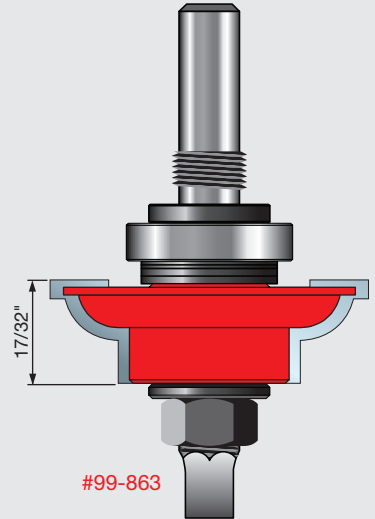

Round Over Bead #99-763

#99-763

Stub & Extended Tenons

#99-763

Add-on this Optional Cutter for Creating Double Sided Profiles

#99-863

#99-863

Add-on this Optional Cutter for Creating Glass/Screen Panel Doors